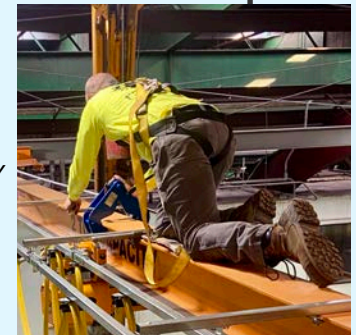

### Millwright & Rigging

- Machinery Moving
- Assembly & Erection
- Repair & Service
- Planned Maintenance
- Shutdown Services
- Conveyor Installation & Repair

ON TIME

### Recycling Plant Construction Services

- Installation of Custom Machinery
- Field Erection at your location
- Industrial Locations
- New Systems and Retrofits

ON BUDGET

### Temporary Millwright Staffing

- Fabricate & Install Guards
- Assist Your Own Crew with Manpower
- Supervised Crews or Directed by You
- Project Management
- Stairs, Handrails & Overhead Cranes

SAFELY

**P**hillips & Koch Construction is dedicated to providing world-class service at competitive pricing to keep your facility efficient and safe. With decades of experience, we provide a wide variety of installation and heavy equipment services for your industrial needs. We install custom conveyor and recycling systems and relocate & upgrade equipment of production lines.