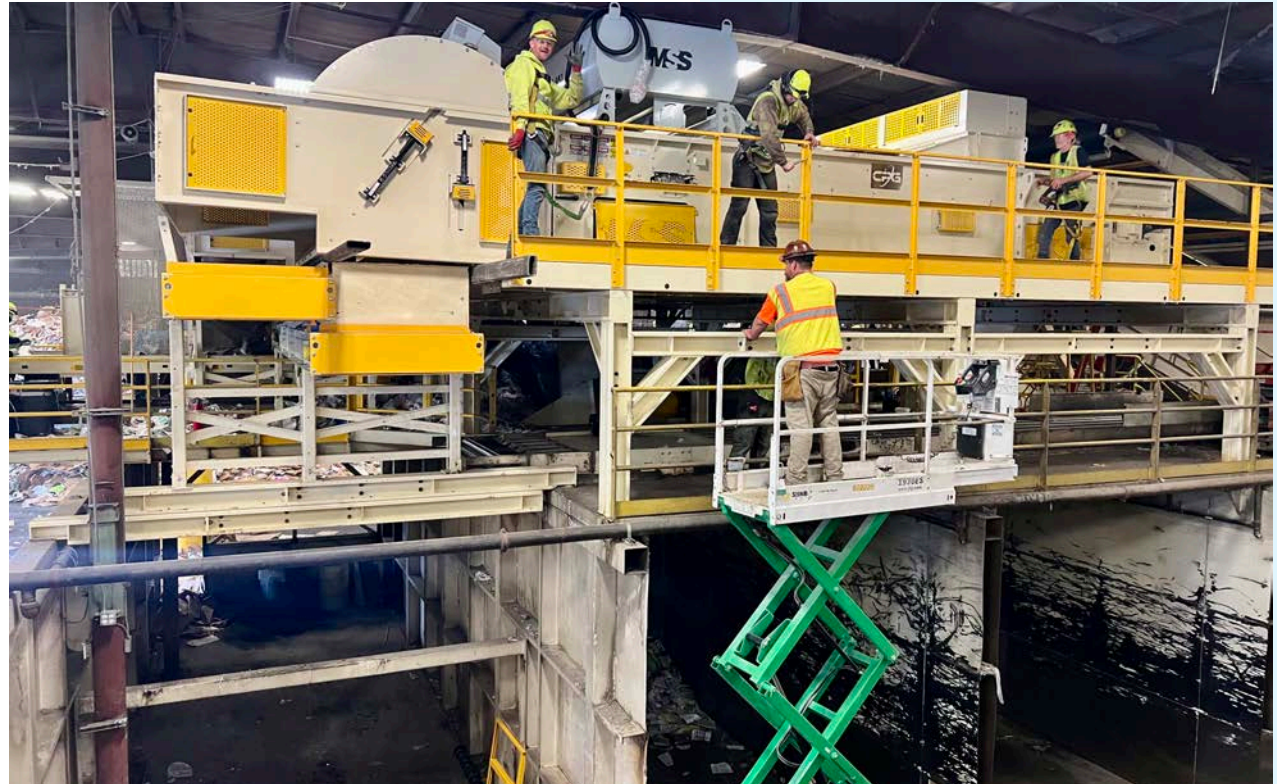

**A**s specialists in the installation of mechanical equipment, we have the capability of providing you with all the craftsmen required for the successful completion of each phase of your project.

# CONVEYORS

We maintain a well-qualified personnel base including trained and experienced Journeyman Millwrights, Ironworkers, Operators, and Certified Welders.

- 3988 W. 12th Ave. Eugene, OR 97402
- 541-485-0120
- [info@phillipskochconstruction.com](mailto:info@phillipskochconstruction.com)
- [www.phillipskochconstruction.com](http://www.phillipskochconstruction.com)

## INDUSTRIAL MECHANICAL SERVICES

**F**or installations of individual small precision machines to mega-ton systems, Phillips & Koch's professionals help you make a safe transition from the blueprints to an operational line. Licensed in WA, OR and CA, we specialize in Conveyor, Maintenance & Repair.

**P**hillips & Koch Construction is dedicated to providing world-class service at competitive pricing to keep your facility efficient and safe. With decades of experience, we provide a wide variety of installation and heavy equipment services for your industrial needs. We install custom conveyor and recycling systems and relocate & upgrade equipment of production lines.