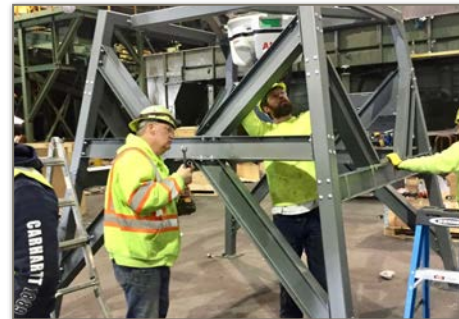

Structural Steel & Misc. Metals

- Fabrication
- Installation
- Field Erection
- Ironworkers
- Certified Welders
- Public Works & Governmental
- Industrial & Institutional
- Seismic - new & retrofit